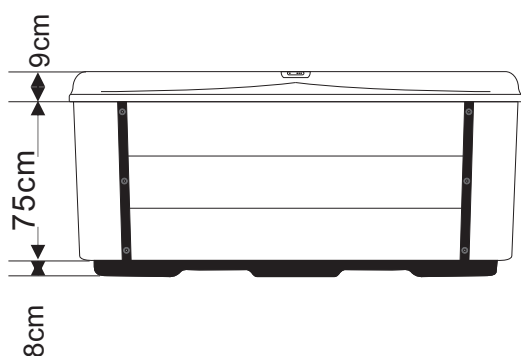

CARMEL

COLLECTION PURE

VUE TECHNIQUE

1	Controller
2	Ozoner Generator
3	LED Synchronizer
4	LX Whirlpool Pump(WP-300)II
5	Cable
6	Drain

CARMEL

COLLECTION PURE

VUE TECHNIQUE

- | | | |
|--|--|--|
|  KJ-50# |  Pillow |  Big LED |
|  KJ-2.5 |  Cup Holder |  Filter Cartridge |
|  KJ-5 |  Fountain |  Ozoner generator |
|  KJ-5R |  Air Valve | |
|  KJ-5NS |  Suction | |
|  Topside Panel |  Drain | |
|  Diverter Valve |  Fountain-control Valve | |