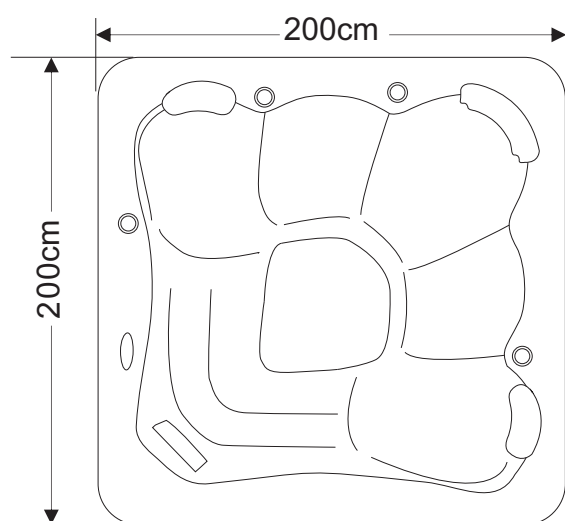

CARMEL

COLLECTION PURE

VUE TECHNIQUE

1	Controller
2	Ozoner Generator
3	LED Synchronizer
4	LX Whirlpool Pump(WP-300)II
5	Cable
6	Drain

CARMEL

COLLECTION PURE

VUE TECHNIQUE

- | | | |
|--|--|--|
|  KJ-50# |  Pillow |  Big LED |
|  KJ-2.5 |  Cup Holder |  Filter Cartridge |
|  KJ-5 |  Fountain |  Ozoner generator |
|  KJ-5R |  Air Valve | |
|  KJ-5NS |  Suction | |
|  Topside Panel |  Drain | |
|  Diverter Valve |  Fountain-control Valve | |