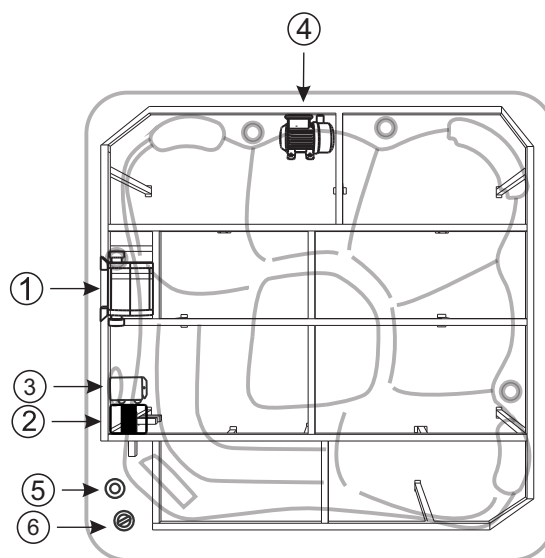

CARMEL

COLLECTION PURE

VUE TECHNIQUE

1	Controller
2	Ozoner Generator
3	LED Synchronizer
4	LX Whirlpool Pump(WP-300)II
5	Cable
6	Drain

CARMEL

COLLECTION PURE

VUE TECHNIQUE

- | | | |
|--|--|--|
|  KJ-50# |  Pillow |  Big LED |
|  KJ-2.5 |  Cup Holder |  Filter Cartridge |
|  KJ-5 |  Fountain |  Ozoner generator |
|  KJ-5R |  Air Valve | |
|  KJ-5NS |  Suction | |
|  Topside Panel |  Drain | |
|  Diverter Valve |  Fountain-control Valve | |