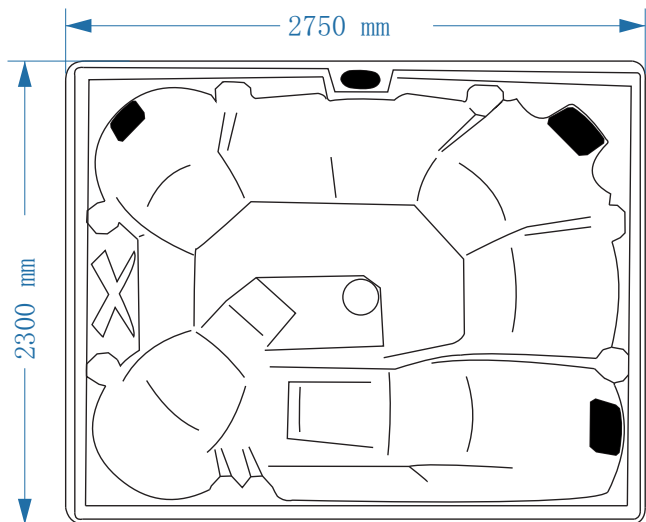

# GOA

COLLECTION CONTEMPORAINE

1	Controller
2	Transformer for LED synchronizer
3	Ozoner Generator
4	LED Synchronizer
5	LX Whirlpool Pump1(LP200)
6	LX Whirlpool Pump2(LP300)
7	LX Circulate Pump(WTC50M)
8	LX Whirlpool Pump3(LP300)
9	Cable
10	Drain