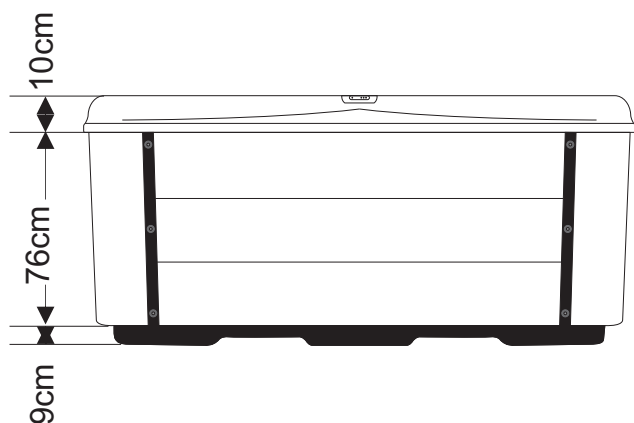

# GOA

COLLECTION CONTEMPORAINE

1	Controller
2	Transformer for LED synchronizer
3	Ozoner Generator
4	LED Synchronizer
5	LX Whirlpool Pump1(LP200)
6	LX Whirlpool Pump2(LP300)
7	LX Circulate Pump(WTC50M)
8	LX Whirlpool Pump3(LP300)
9	Cable
10	Drain