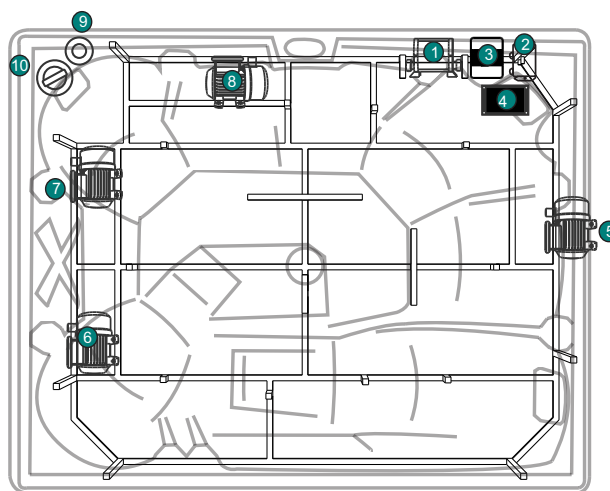

# GOA

COLLECTION CONTEMPORAINE

1	Controller
2	Transformer for LED synchronizer
3	Ozoner Generator
4	LED Synchronizer
5	LX Whirlpool Pump1(LP200)
6	LX Whirlpool Pump2(LP300)
7	LX Circulate Pump(WTC50M)
8	LX Whirlpool Pump3(LP300)
9	Cable
10	Drain