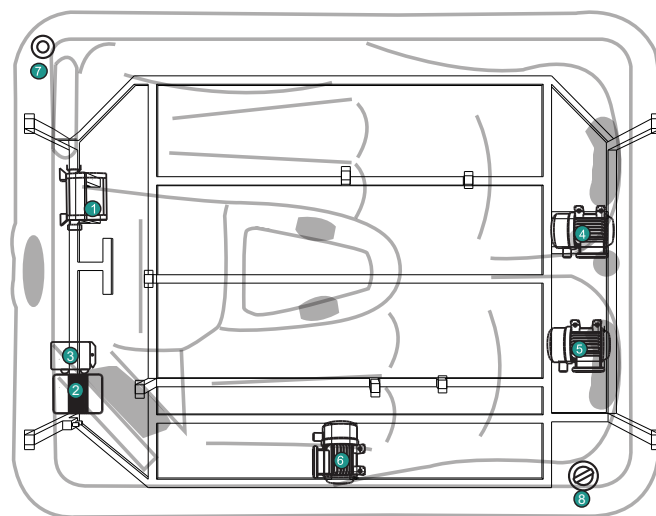

BANOS

COLLECTION INSPIRATION

1	Controller
2	Ozoner Generator
3	LED Synchronizer
4	LX Whirlpool Pump 1-LP200
5	LX Whirlpool Pump 2-LP200
6	LX Circulate Pump -WTC50M
7	Cable
8	Drain