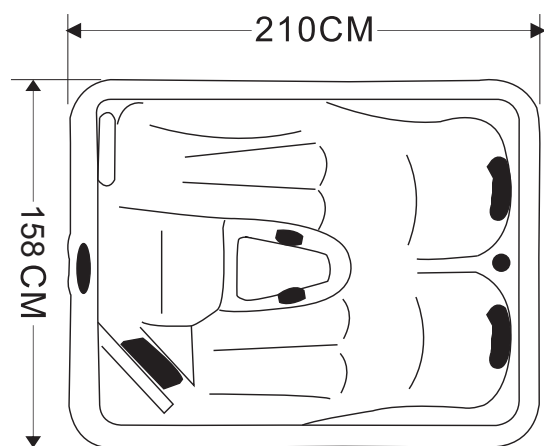

BANOS

COLLECTION INSPIRATION

1	Controller
2	Ozoner Generator
3	LED Synchronizer
4	LX Whirlpool Pump 1-LP200
5	LX Whirlpool Pump 2-LP200
6	LX Circulate Pump -WTC50M
7	Cable
8	Drain