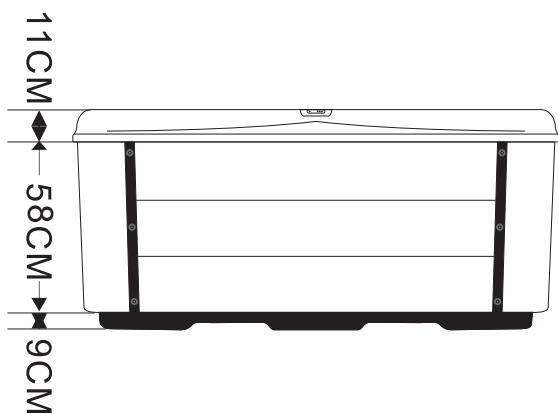

BANOS

COLLECTION INSPIRATION

1	Controller
2	Ozoner Generator
3	LED Synchronizer
4	LX Whirlpool Pump 1-LP200
5	LX Whirlpool Pump 2-LP200
6	LX Circulate Pump -WTC50M
7	Cable
8	Drain