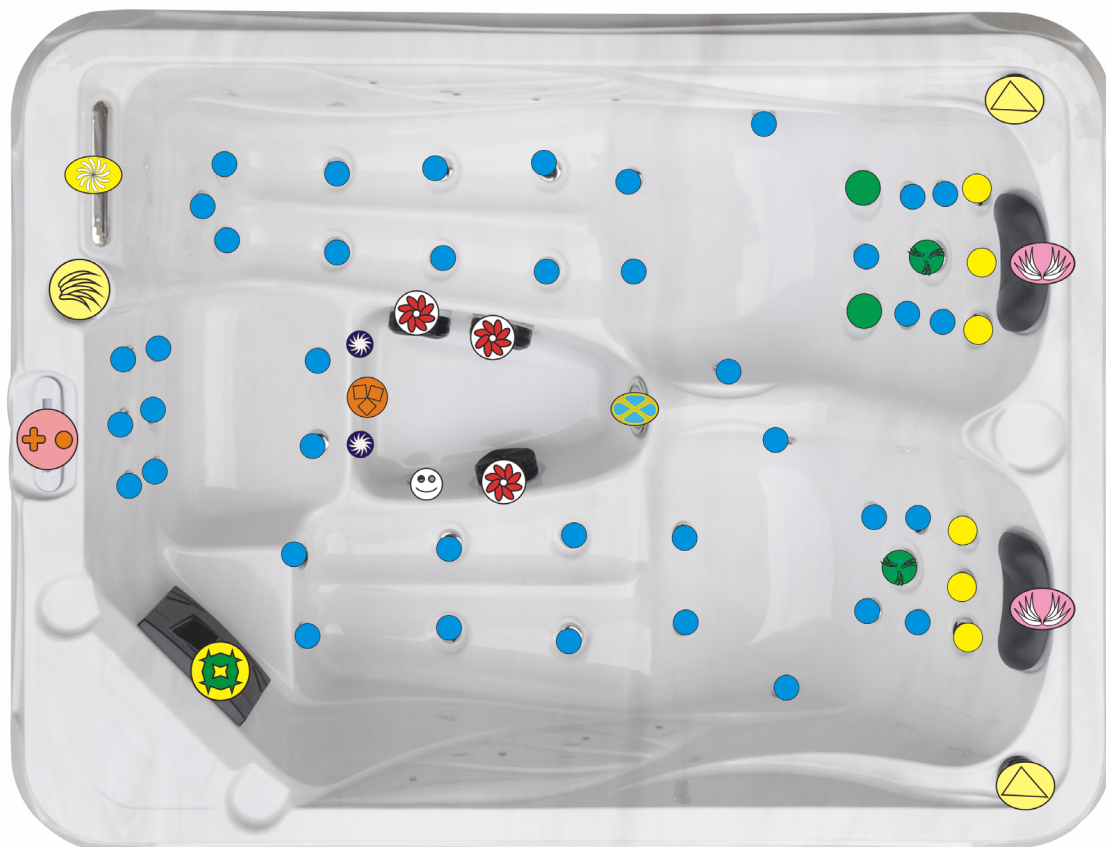

BANOS

COLLECTION INSPIRATION

- | | | | |
|---|---------------------------|---|------------------|
|  | Waterfall-control Valve |  | Air Valve |
|  | Suction |  | Drain |
|  | Big LED |  | KJ-2.5 |
|  | Filter Cartridge |  | KJ-2.5R |
|  | Topside Panel |  | KJ-2 |
|  | Pillow |  | KJ-50# |
|  | Waterfall |  | Ozoner generator |
|  | Outlet for circulate pump | | |

BANOS

COLLECTION INSPIRATION

1	Controller
2	Ozoner Generator
3	LED Synchronizer
4	LX Whirlpool Pump 1-LP200
5	LX Whirlpool Pump 2-LP200
6	LX Circulate Pump -WTC50M
7	Cable
8	Drain