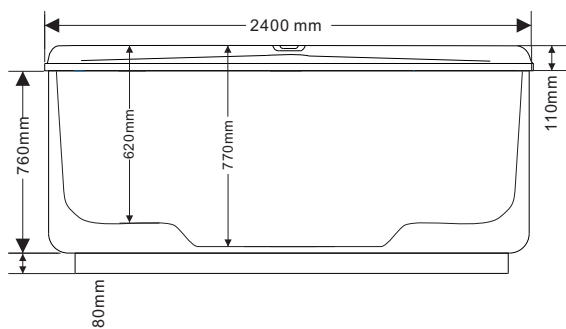

# BALICIA

COLLECTION SPA À DEBORDEMENT

1	Balboa BP System
2	LED Synchronizer(KLEDS-1)
3	Ozoner Generator1 For Spa(KOZG-1)
4	Ozoner Generator2 For Water tank(KOZG-1)
5	Controller For Water-tank (KWC-1)
6	LX Whirlpool Pump1(LP200)
7	LX Circulate Pump for Spa(WTC-50M)
8	LX Circulate Pump For Water tank(WTC-50M)
9	LX Whirlpool Pump2(LP300)
10	Water tank
11	Air Blower(APB400)
12	Sand Filter
13	Cable
14	Drain1For Spa
15	Drain2 For Water tank