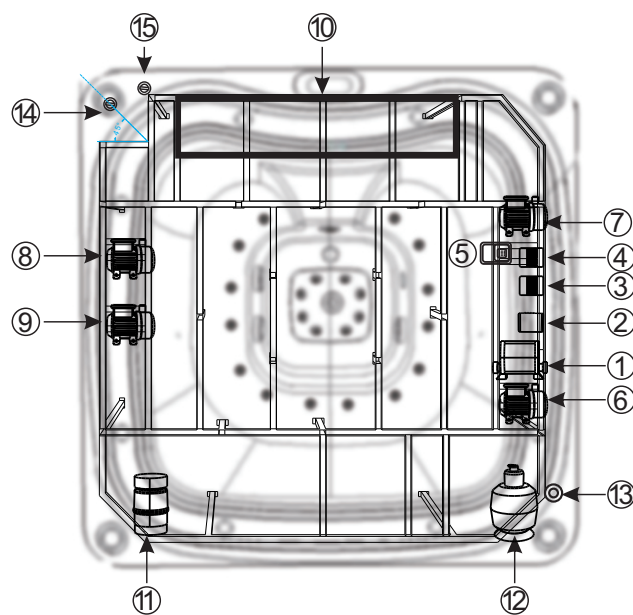

# BALICIA

COLLECTION SPA À DEBORDEMENT

1	Balboa BP System
2	LED Synchronizer(KLEDS-1)
3	Ozoner Generator1 For Spa(KOZG-1)
4	Ozoner Generator2 For Water tank(KOZG-1)
5	Controller For Water-tank (KWC-1)
6	LX Whirlpool Pump1(LP200)
7	LX Circulate Pump for Spa(WTC-50M)
8	LX Circulate Pump For Water tank(WTC-50M)
9	LX Whirlpool Pump2(LP300)
10	Water tank
11	Air Blower(APB400)
12	Sand Filter
13	Cable
14	Drain1For Spa
15	Drain2 For Water tank