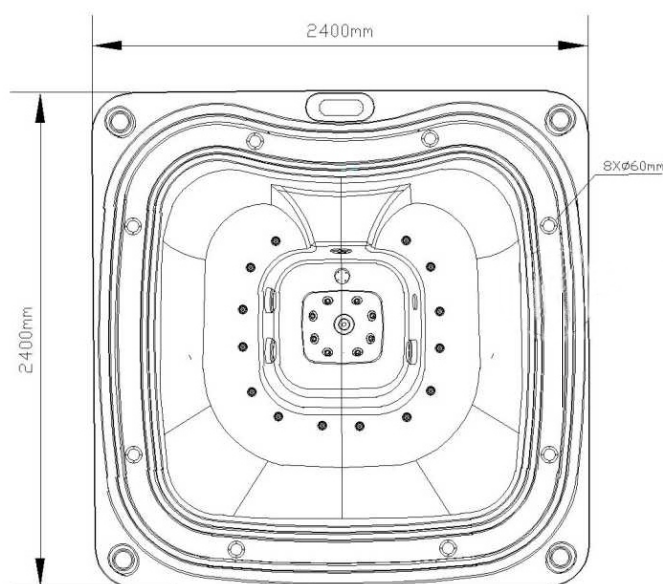

# BALICIA

COLLECTION SPA À DEBORDEMENT

1	Balboa BP System
2	LED Synchronizer(KLEDS-1)
3	Ozoner Generator1 For Spa(KOZG-1)
4	Ozoner Generator2 For Water tank(KOZG-1)
5	Controller For Water-tank (KWC-1)
6	LX Whirlpool Pump1(LP200)
7	LX Circulate Pump for Spa(WTC-50M)
8	LX Circulate Pump For Water tank(WTC-50M)
9	LX Whirlpool Pump2(LP300)
10	Water tank
11	Air Blower(APB400)
12	Sand Filter
13	Cable
14	Drain1For Spa
15	Drain2 For Water tank