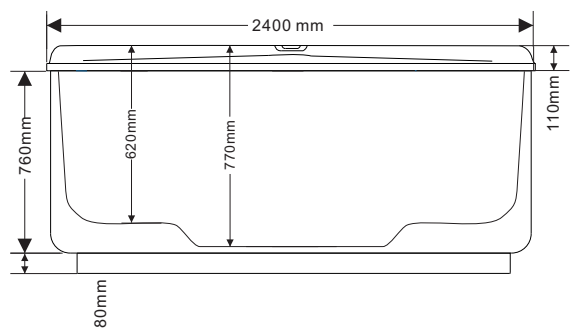

BALICIA ALUMINIUM

COLLECTION SPA À DEBORDEMENT

1	Balboa BP System
2	LED Synchronizer(KLEDS-1)
3	Ozoner Generator1 For Spa(KOZG-1)
4	Ozoner Generator2 For Water tank(KOZG-1)
5	Controller For Water-tank (KWC-1)
6	LX Whirlpool Pump1(LP200)
7	LX Circulate Pump for Spa(WTC-50M)
8	LX Circulate Pump For Water tank(WTC-50M)
9	LX Whirlpool Pump2(LP300)
10	Water tank
11	Air Blower(APB400)
12	Sand Filter
13	Cable
14	Drain1For Spa
15	Drain2 For Water tank