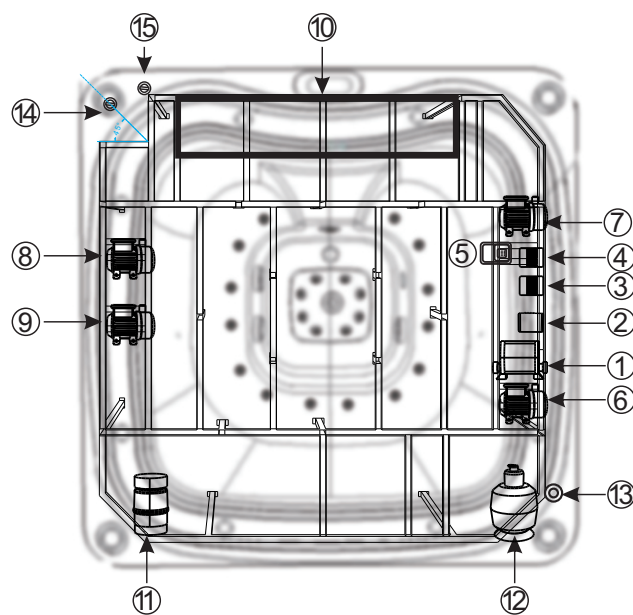

BALICIA ALUMINIUM

COLLECTION SPA À DEBORDEMENT

1	Balboa BP System
2	LED Synchronizer(KLEDS-1)
3	Ozoner Generator1 For Spa(KOZG-1)
4	Ozoner Generator2 For Water tank(KOZG-1)
5	Controller For Water-tank (KWC-1)
6	LX Whirlpool Pump1(LP200)
7	LX Circulate Pump for Spa(WTC-50M)
8	LX Circulate Pump For Water tank(WTC-50M)
9	LX Whirlpool Pump2(LP300)
10	Water tank
11	Air Blower(APB400)
12	Sand Filter
13	Cable
14	Drain1For Spa
15	Drain2 For Water tank