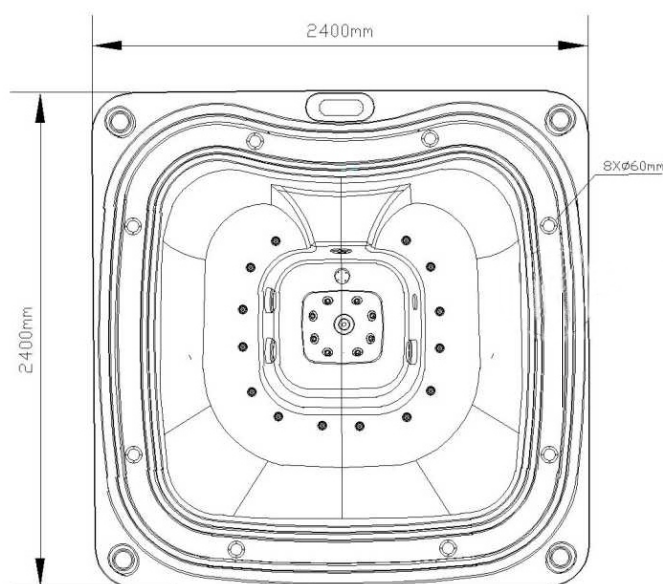

BALICIA ALUMINIUM

COLLECTION SPA À DEBORDEMENT

1	Balboa BP System
2	LED Synchronizer(KLEDS-1)
3	Ozoner Generator1 For Spa(KOZG-1)
4	Ozoner Generator2 For Water tank(KOZG-1)
5	Controller For Water-tank (KWC-1)
6	LX Whirlpool Pump1(LP200)
7	LX Circulate Pump for Spa(WTC-50M)
8	LX Circulate Pump For Water tank(WTC-50M)
9	LX Whirlpool Pump2(LP300)
10	Water tank
11	Air Blower(APB400)
12	Sand Filter
13	Cable
14	Drain1For Spa
15	Drain2 For Water tank