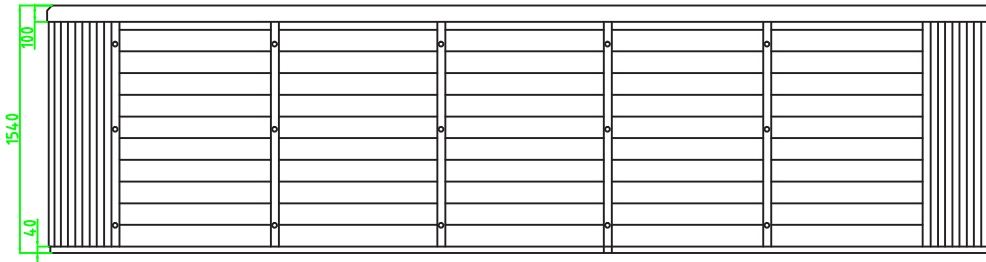

LAVENTURE

COLLECTION SPA DE NAGE

Depth of the mould: 1450mm

Item	name	hole size	number	Item	name	hole size	number
1	2" directional jet	Ø38	2	3	2.5" directional jet	Ø46	11
5	3.5" directional jet	Ø65	2	6	3.5" rotor jet	Ø65	5
7	3.5" double rotor jet	Ø68	2	10	swirl jet	Ø77	3
13	2000PM suction	Ø85	2	15	air regulator	Ø14	3
17	LED light	Ø95	1	20	control panel	By request	1
21	filter	/	1	24	circulating nozzle	Ø30	3
25	drain	Ø32	1				

Item	name	number	Item	name	number
1	LX Whirlpool Pump (LP200)	2	2	LX Whirlpool Pump (LP200)	2
3	Balboa B9601362 System	1	4	LX Circulate Pump (TC30)	1
5	Bosch Generator	1	6	LED Symbolizer	1
7	Drain	1	8	Cable Box	1