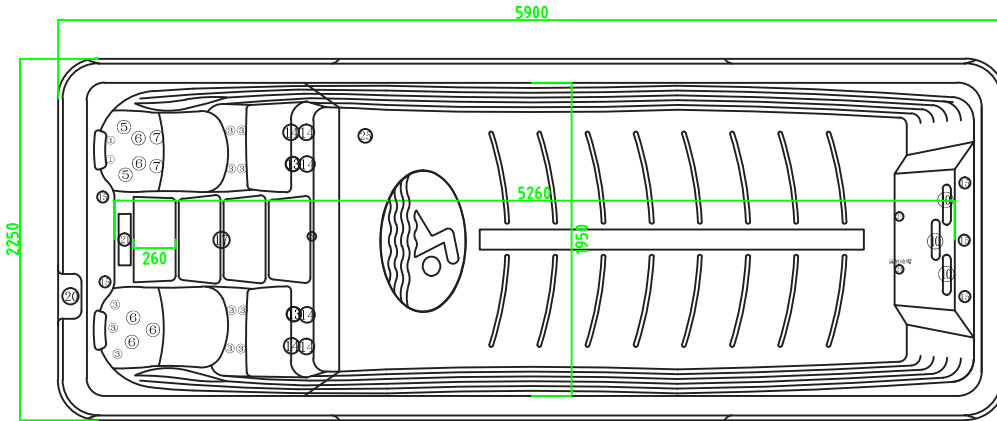

LAVENTURE

COLLECTION SPA DE NAGE

Depth of the mould: 1450mm

Item	name	hole size	number	Item	name	hole size	number
1	2" directional jet	Ø38	2	3	2.5" directional jet	Ø46	11
5	3.5" directional jet	Ø65	2	6	3.5" rotor jet	Ø65	5
7	3.5" double rotor jet	Ø68	2	10	swirl jet	Ø77	3
13	2000PM suction	Ø85	2	15	air regulator	Ø14	3
17	LED light	Ø95	1	20	control panel	By request	1
21	filter	/	1	24	circulating nozzle	Ø30	3
25	drain	Ø32	1				

Item	name	number	Item	name	number
1	LX Whirlpool Pump (LP200)	2	2	LX Whirlpool Pump (LP200)	2
3	Balboa B9601362 System	1	4	LX Circulate Pump (TC30)	1
5	Bosch Generator	1	6	LED Symbolizer	1
7	Drain	1	8	Cable Box	1