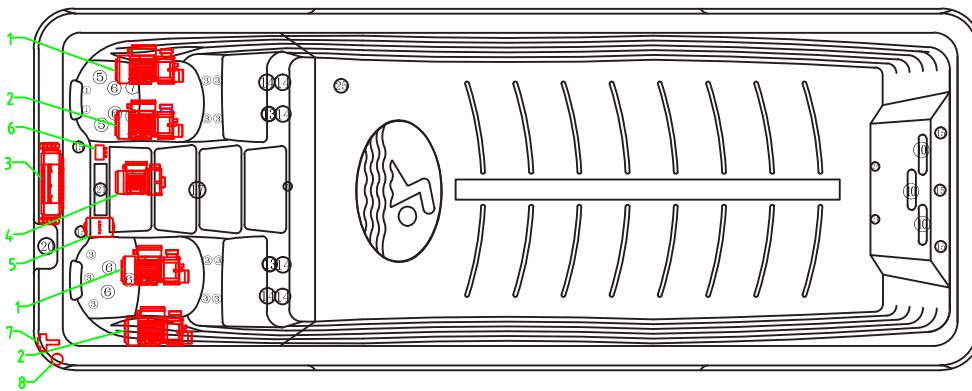

LAVENTURE

COLLECTION SPA DE NAGE

Depth of the mould: 1450mm

Item	name	hole size	number	Item	name	hole size	number
1	2" directional jet	Ø38	2	3	2.5" directional jet	Ø46	11
5	3.5" directional jet	Ø65	2	6	3.5" rotor jet	Ø65	5
7	3.5" double rotor jet	Ø68	2	10	swirl jet	Ø77	3
13	2000PM suction	Ø85	2	15	air regulator	Ø14	3
17	LED light	Ø95	1	20	control panel	By request	1
21	filter	/	1	24	circulating nozzle	Ø30	3
25	drain	Ø32	1				

Item	name	number	Item	name	number
1	LX Whirlpool Pump (LP200)	2	2	LX Whirlpool Pump (LP200)	2
3	Balboa B9601362 System	1	4	LX Circulate Pump (TC30)	1
5	Bosch Generator	1	6	LED Symbolizer	1
7	Drain	1	8	Cable Box	1