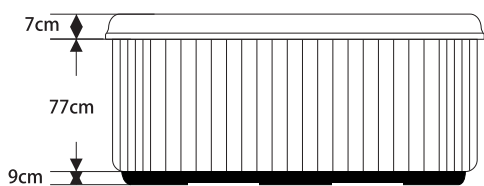

FLORES

COLLECTION PURE

VUE TECHNIQUE

①		Controller
②		Massage the water pump(WP200-II)
③		PG head
④		Drain water
⑤		Synchronizer
⑥		ozone
⑦		
⑧		