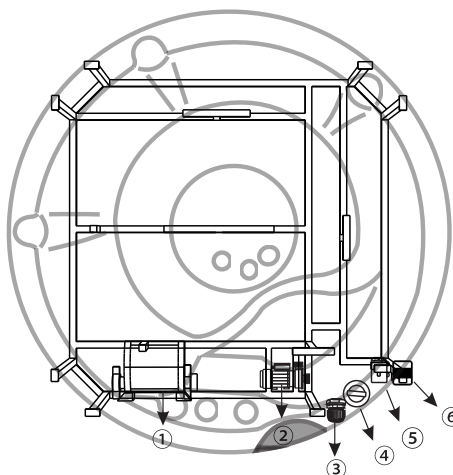

FLORES

COLLECTION PURE

VUE TECHNIQUE

①		Controller
②		Massage the water pump(WP200-II)
③		PG head
④		Drain water
⑤		Synchronizer
⑥		ozone
⑦		
⑧		