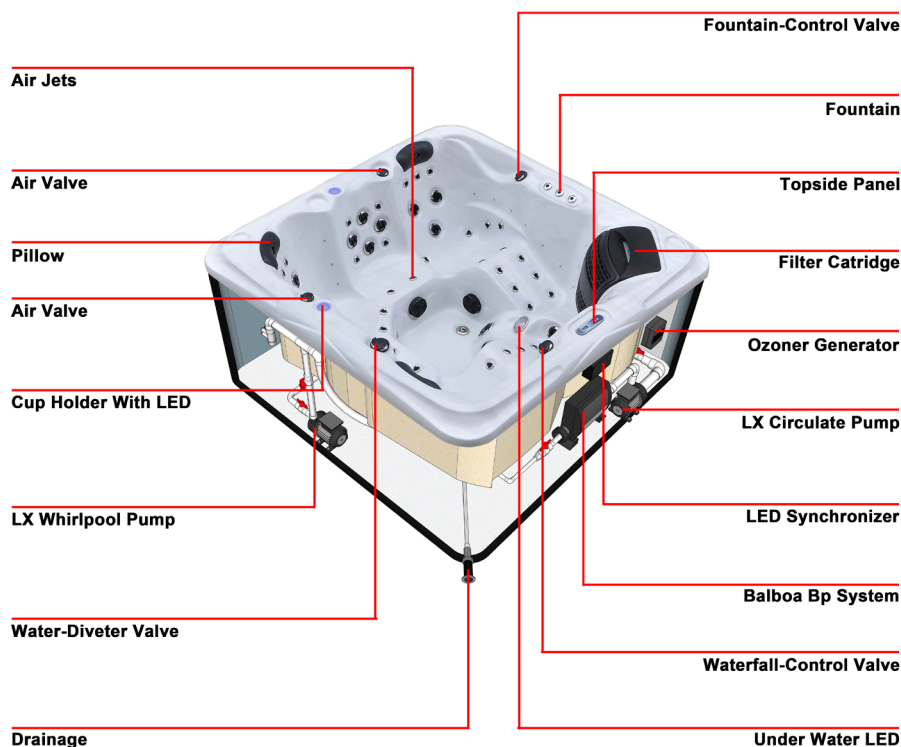

BALICOR

COLLECTION PURE

VUE TECHNIQUE

- | | | | |
|---|---------------------------|---|-------------------------|
|  | Air Valve |  | Air Jet |
|  | Outlet for circulate pump |  | KJ-50# |
|  | Big LED |  | KJ-3.5 |
|  | Ozoner mixer |  | KJ-3.5R |
|  | Drain |  | KJ-5 |
|  | Suction |  | KJ-5R |
|  | Diverter Valve |  | KJ-5R |
|  | Topside Panel |  | Waterfall-control Valve |
|  | Pillow |  | Fountain |
|  | Filter Cartridge |  | Cup Holder |
| | |  | Waterfall |

BALICOR

COLLECTION PURE

VUE TECHNIQUE