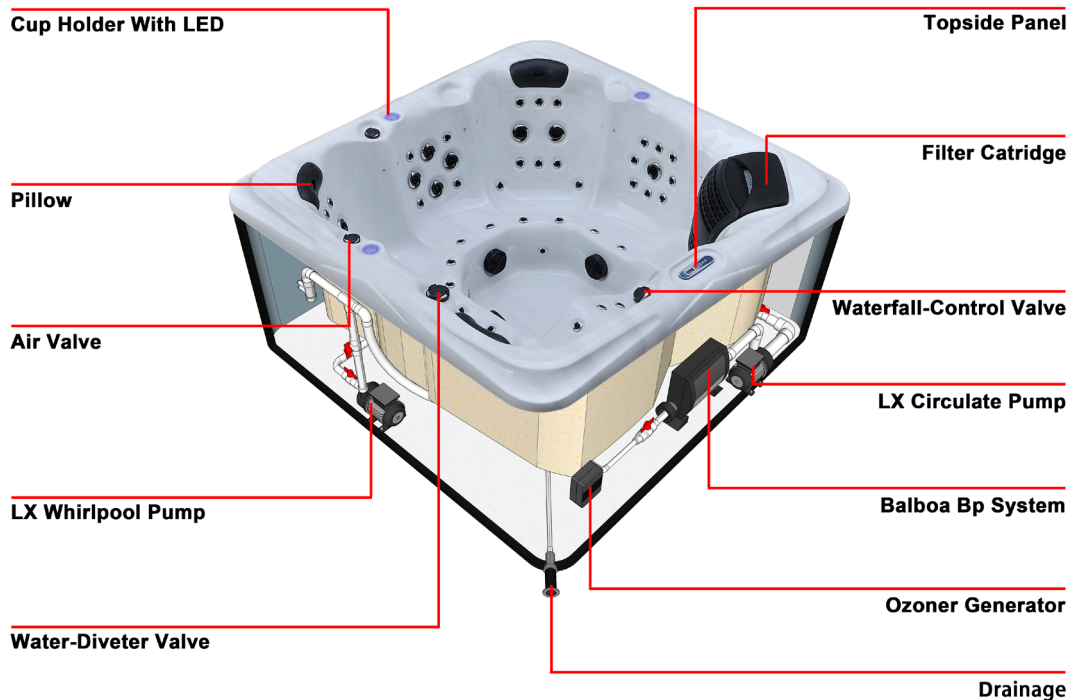

SAGARY

COLLECTION PURE

VUE TECHNIQUE

- | | | | |
|---|---------------------------|---|-------------------------|
|  | Air Valve |  | Air Jet |
|  | Outlet for circulate pump |  | KJ-50# |
|  | Big LED |  | KJ-3.5 |
|  | Ozoner mixer |  | KJ-3.5R |
|  | Drain |  | KJ-5 |
|  | Suction |  | KJ-5R |
|  | Diverter Valve |  | Waterfall-control Valve |
|  | Topside Panel |  | Fountain |
|  | Pillow |  | Cup Holder |
|  | Filter Cartridge |  | Waterfall |

SAGARY

COLLECTION PURE

VUE TECHNIQUE