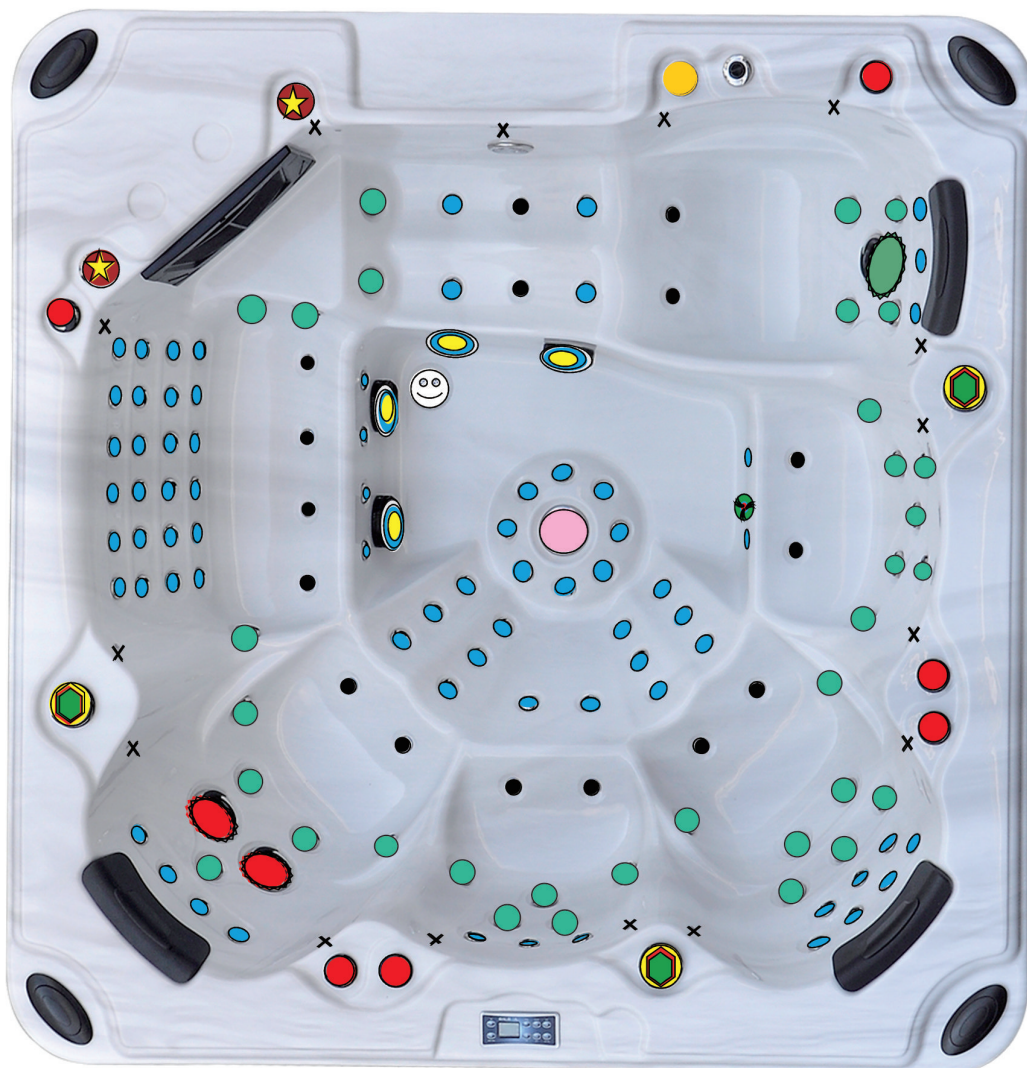

MAYA

COLLECTION INSPIRATION

50 # jet		73pcs	Fountain control valve		1pc
2.5" jet		33pcs	Water Diverter Valve		3pcs
5" direct jet		2pcs	Air Valve		6pcs
5" sigle rotation jet		1pcs	Fountain		2pcs
Air jet		16pcs	Suction		4pcs
Surf jet		1pc	Big LED		1pcs
Drain		1pc	Small LED		15pcs
Ozoner mixer		1pc			