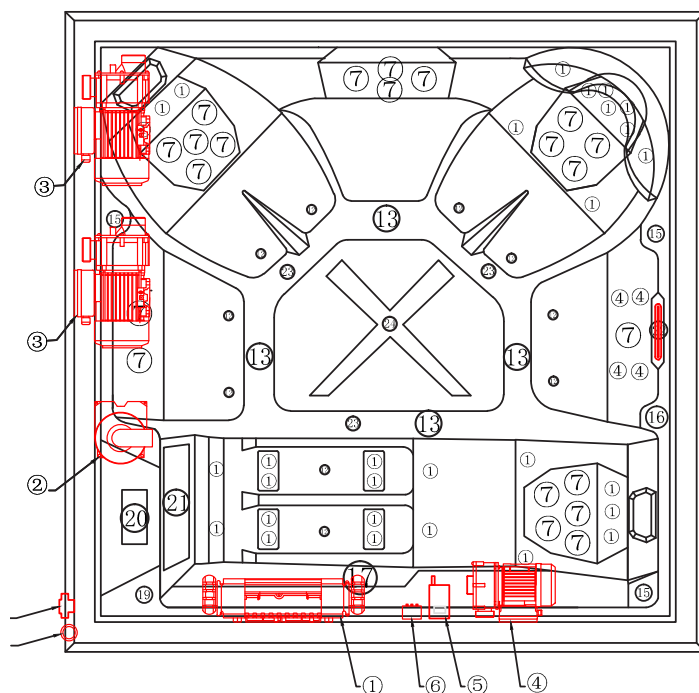

MARBELLA

COLLECTION HARMONIE

Item	name	quantity	Item	name	quantity
1	2" directional jet	29	4	2.5" double roto jet	4
7	3.5" double roto jet	21	12	air jet	10
13	2" suction	4	15	Air regulator	3
16	Water regulator	1	17	LED light	1
19	Aromatherapy	1	20	TP600 panel	1
21	Double skimmer	1	22	Waterfall	1
23	Circulation jets	3	24	Drain	1
⊗	Waterline LED lights	20			

Item	name
1	Balboa BP6013G2 System
2	Air Blower (APR400)
3	LX Whirlpool Pump (LP300)
4	LX Circulate Pump (WTC50)
5	Ozoner Generator
6	LED Synchronizer
7	Cable hole
8	Drain