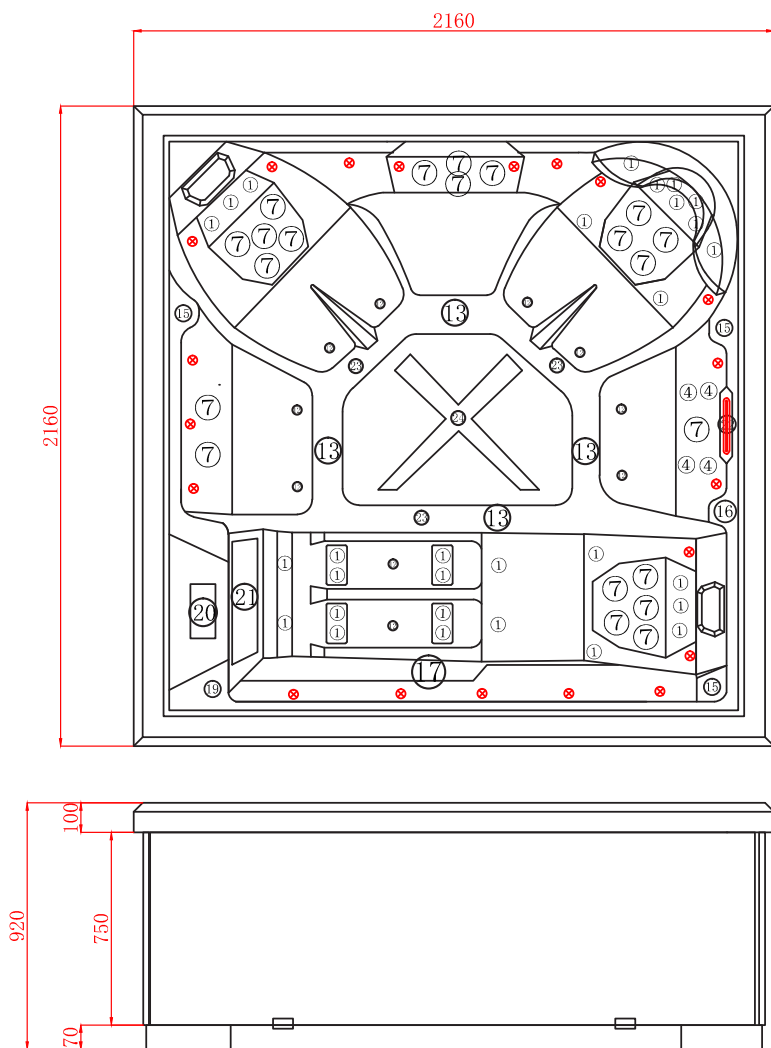

MARBELLA

COLLECTION HARMONIE

Item	name	quantity	Item	name	quantity
1	2" directional jet	29	4	2.5" double roto jet	4
7	3.5" double roto jet	21	12	air jet	10
13	2" suction	4	15	Air regulator	3
16	Water regulator	1	17	LED light	1
19	Aromatherapy	1	20	TP600 panel	1
21	Double skimmer	1	22	Waterfall	1
23	Circulation jets	3	24	Drain	1
⊗	Waterline LED lights	20			

Item	name
1	Balboa BP6013G2 System
2	Air Blower (APR400)
3	LX Whirlpool Pump (LP300)
4	LX Circulate Pump (WTC50)
5	Ozoner Generator
6	LED Synchronizer
7	Cable hole
8	Drain