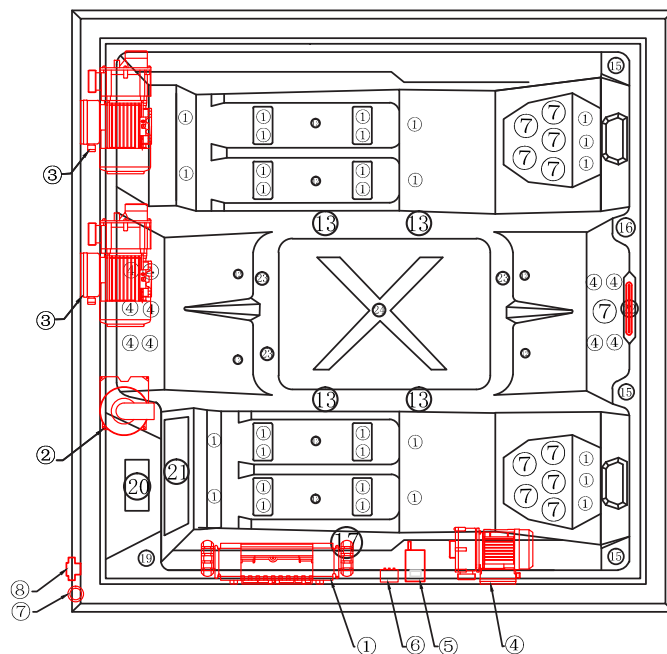

TALISAY

COLLECTION HARMONIE

Item	name
1	Balboa BP6013G2 System
2	Air Blower (APR400)
3	LX Whirlpool Pump (LP300)
4	LX Circulate Pump (WTC50)
5	Ozoner Generator
6	LED Synchronizer
7	Cable hole
8	Drain

Item	name	quantity	Item	name	quantity
1	2" directional jet	30	4	2.5" double roto jet	10
7	3.5" double roto jet	11	12	air jet	8
13	2" suction	4	15	Air regulator	3
16	Water regulator	1	17	LED light	1
19	Aromatherapy	1	20	TP600 panel	1
21	Double skimmer	1	22	Waterfall	1
23	Circulation jets	3	24	Drain	1
⊗	Waterline LED lights	20			