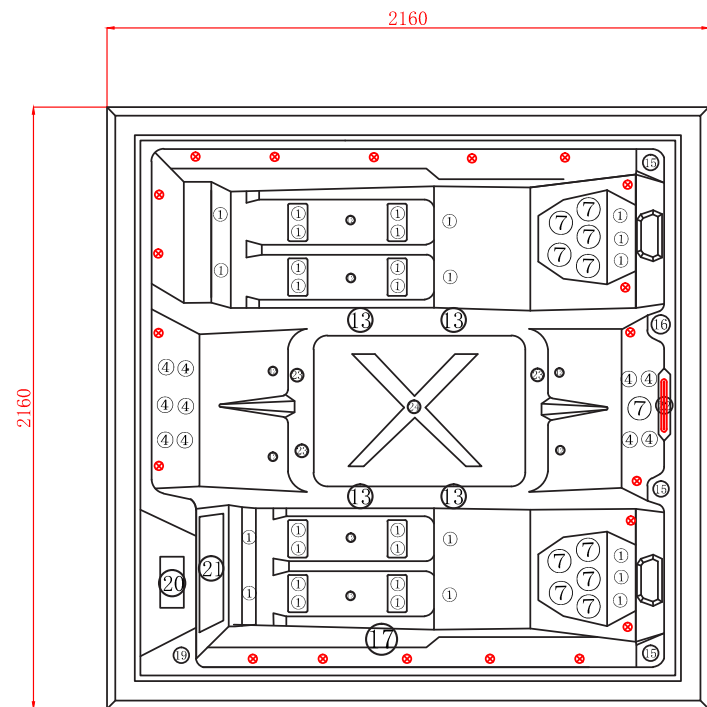

TALISAY

COLLECTION HARMONIE

Item	name
1	Balboa BP6013G2 System
2	Air Blower (APR400)
3	LX Whirlpool Pump (LP300)
4	LX Circulate Pump (WTC50)
5	Ozoner Generator
6	LED Synchronizer
7	Cable hole
8	Drain

Item	name	quantity	Item	name	quantity
1	2" directional jet	30	4	2.5" double roto jet	10
7	3.5" double roto jet	11	12	air jet	8
13	2" suction	4	15	Air regulator	3
16	Water regulator	1	17	LED light	1
19	Aromatherapy	1	20	TP600 panel	1
21	Double skimmer	1	22	Waterfall	1
23	Circulation jets	3	24	Drain	1
⊗	Waterline LED lights	20			