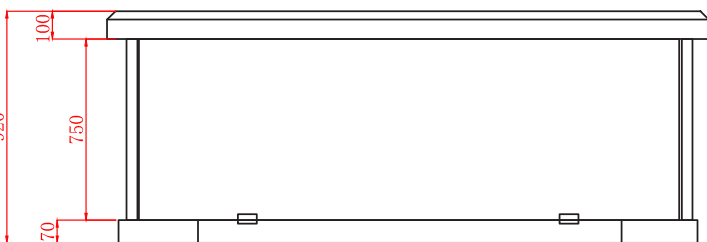

TALISAY

COLLECTION HARMONIE

Item	name
1	Balboa BP6013G2 System
2	Air Blower (APR400)
3	LX Whirlpool Pump (LP300)
4	LX Circulate Pump (WTC50)
5	Ozoner Generator
6	LED Synchronizer
7	Cable hole
8	Drain

Item	name	quantity	Item	name	quantity
1	2" directional jet	30	4	2.5" double roto jet	10
7	3.5" double roto jet	11	12	air jet	8
13	2" suction	4	15	Air regulator	3
16	Water regulator	1	17	LED light	1
19	Aromatherapy	1	20	TP600 panel	1
21	Double skimmer	1	22	Waterfall	1
23	Circulation jets	3	24	Drain	1
⊗	Waterline LED lights	20			