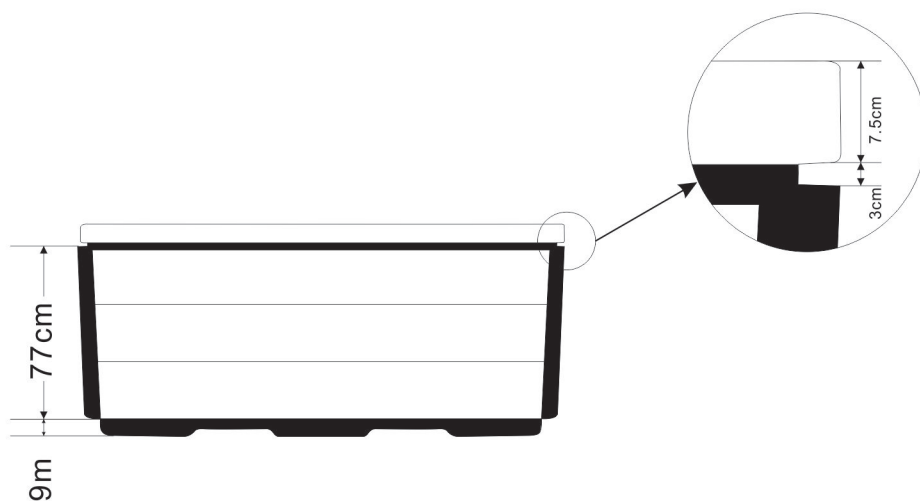

# SURATE

COLLECTION CONTEMPORAINE

- |   |                           |   |                         |   |         |
|---|---------------------------|---|-------------------------|---|---------|
|  | Air Valve                 |  | Air Jet                 |   |         |
|  | Outlet for circulate pump |  | KJ-50#                  |  | KJ-2.5  |
|  | Big LED                   |  | KJ-3.5                  |  | KJ-4.5R |
|  | Ozoner mixer              |  | KJ-3.5R                 |   |         |
|  | Drain                     |  | KJ-5                    |   |         |
|  | Suction                   |  | KJ-5R                   |   |         |
|  | Diverter Valve            |  | Waterfall-control Valve |   |         |
|  | Topside Panel             |  | Fountain                |   |         |
|  | Pillow                    |  | Cup Holder              |   |         |
|  | Filter Cartridge          |  | Waterfall               |   |         |