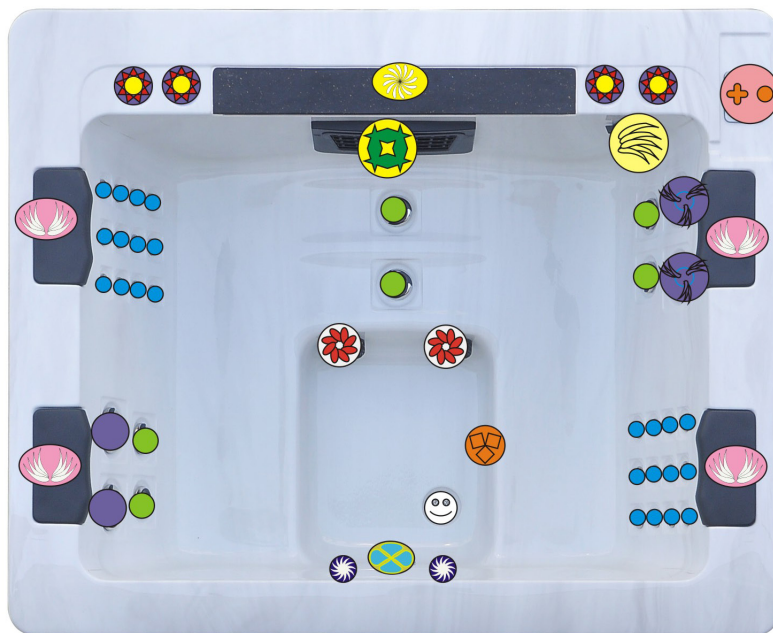

# SURATE

COLLECTION CONTEMPORAINE

# SURATE

COLLECTION CONTEMPORAINE

- |   |                           |   |                         |   |         |
|---|---------------------------|---|-------------------------|---|---------|
|  | Air Valve                 |  | Air Jet                 |   |         |
|  | Outlet for circulate pump |  | KJ-50#                  |  | KJ-2.5  |
|  | Big LED                   |  | KJ-3.5                  |  | KJ-4.5R |
|  | Ozoner mixer              |  | KJ-3.5R                 |   |         |
|  | Drain                     |  | KJ-5                    |   |         |
|  | Suction                   |  | KJ-5R                   |   |         |
|  | Diverter Valve            |  | Waterfall-control Valve |   |         |
|  | Topside Panel             |  | Fountain                |   |         |
|  | Pillow                    |  | Cup Holder              |   |         |
|  | Filter Cartridge          |  | Waterfall               |   |         |