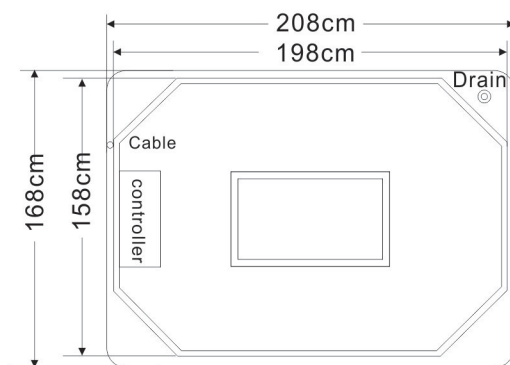

# SURATE

COLLECTION CONTEMPORAINE

- |   |                           |   |                         |   |         |
|---|---------------------------|---|-------------------------|---|---------|
|  | Air Valve                 |  | Air Jet                 |   |         |
|  | Outlet for circulate pump |  | KJ-50#                  |  | KJ-2.5  |
|  | Big LED                   |  | KJ-3.5                  |  | KJ-4.5R |
|  | Ozoner mixer              |  | KJ-3.5R                 |   |         |
|  | Drain                     |  | KJ-5                    |   |         |
|  | Suction                   |  | KJ-5R                   |   |         |
|  | Diverter Valve            |  | Waterfall-control Valve |   |         |
|  | Topside Panel             |  | Fountain                |   |         |
|  | Pillow                    |  | Cup Holder              |   |         |
|  | Filter Cartridge          |  | Waterfall               |   |         |