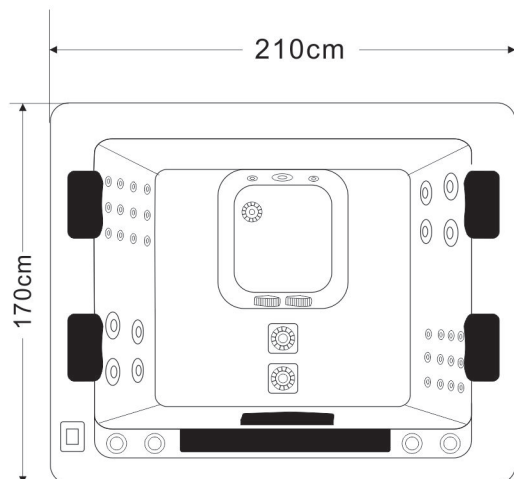

# SURATE

COLLECTION CONTEMPORAINE

- |   |                           |   |                         |   |         |
|---|---------------------------|---|-------------------------|---|---------|
|  | Air Valve                 |  | Air Jet                 |   |         |
|  | Outlet for circulate pump |  | KJ-50#                  |  | KJ-2.5  |
|  | Big LED                   |  | KJ-3.5                  |  | KJ-4.5R |
|  | Ozoner mixer              |  | KJ-3.5R                 |   |         |
|  | Drain                     |  | KJ-5                    |   |         |
|  | Suction                   |  | KJ-5R                   |   |         |
|  | Diverter Valve            |  | Waterfall-control Valve |   |         |
|  | Topside Panel             |  | Fountain                |   |         |
|  | Pillow                    |  | Cup Holder              |   |         |
|  | Filter Cartridge          |  | Waterfall               |   |         |