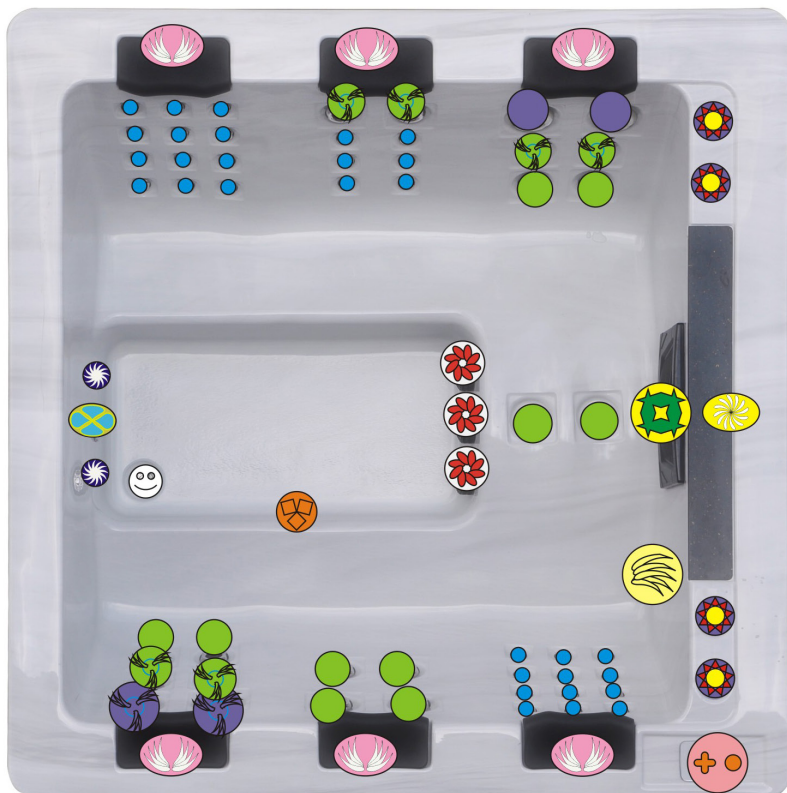

AGRAD

COLLECTION CONTEMPORAINE

- | | | | | | |
|---|---------------------------|---|-------------------------|---|---------|
|  | Air Valve |  | Air Jet | | |
|  | Outlet for circulate pump |  | KJ-50# |  | KJ-2.5 |
|  | Big LED |  | KJ-3.5 |  | KJ-4.5R |
|  | Ozoner mixer |  | KJ-3.5R | | |
|  | Drain |  | KJ-5 | | |
|  | Suction |  | KJ-5R | | |
|  | Diverter Valve |  | Waterfall-control Valve | | |
|  | Topside Panel |  | Fountain | | |
|  | Pillow |  | Cup Holder | | |
|  | Filter Cartridge |  | Waterfall | | |