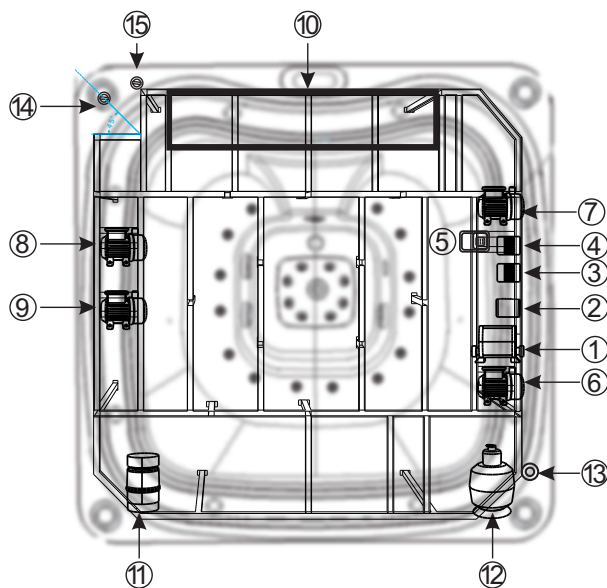

MAURICIA ALUMINIUM

COLLECTION SPA A DÉBORDEMENT

1	Balboa BP System
2	LED Synchronizer(KLEDS-1)
3	Ozoner Generator1 For Spa(KOZG-1)
4	Ozoner Generator2 For Water tank(KOZG-1)
5	Controller For Water-tank (KWC-1)
6	LX Whirlpool Pump1(LP200)
7	LX Circulate Pump for Spa(WTC-50M)
8	LX Circulate Pump For Water tank(WTC-50M)
9	LX Whirlpool Pump2(LP300)
10	Water tank
11	Air Blower(APB400)
12	Sand Filter
13	Cable
14	Drain1For Spa
15	Drain2 For Water tank