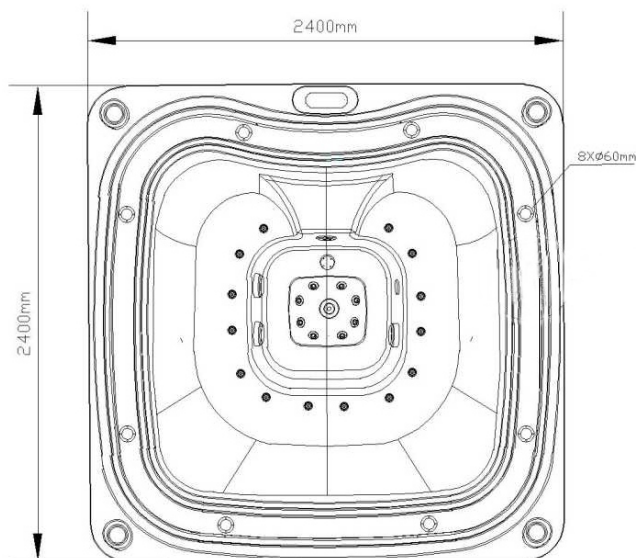

MAURICIA ALUMINIUM

COLLECTION SPA A DÉBORDEMENT

1	Balboa BP System
2	LED Synchronizer(KLEDS-1)
3	Ozoner Generator1 For Spa(KOZG-1)
4	Ozoner Generator2 For Water tank(KOZG-1)
5	Controller For Water-tank (KWC-1)
6	LX Whirlpool Pump1(LP200)
7	LX Circulate Pump for Spa(WTC-50M)
8	LX Circulate Pump For Water tank(WTC-50M)
9	LX Whirlpool Pump2(LP300)
10	Water tank
11	Air Blower(APB400)
12	Sand Filter
13	Cable
14	Drain1For Spa
15	Drain2 For Water tank