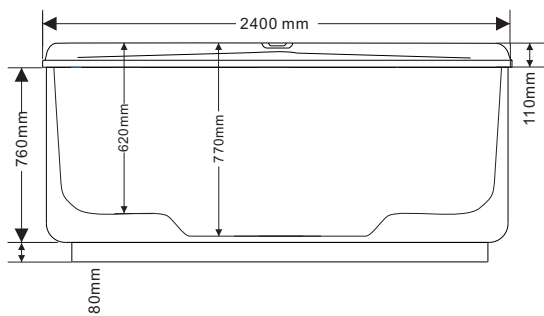

MAURICIA ALUMINIUM

COLLECTION SPA A DÉBORDEMENT

1	Balboa BP System
2	LED Synchronizer(KLEDS-1)
3	Ozoner Generator1 For Spa(KOZG-1)
4	Ozoner Generator2 For Water tank(KOZG-1)
5	Controller For Water-tank (KWC-1)
6	LX Whirlpool Pump1(LP200)
7	LX Circulate Pump for Spa(WTC-50M)
8	LX Circulate Pump For Water tank(WTC-50M)
9	LX Whirlpool Pump2(LP300)
10	Water tank
11	Air Blower(APB400)
12	Sand Filter
13	Cable
14	Drain1For Spa
15	Drain2 For Water tank